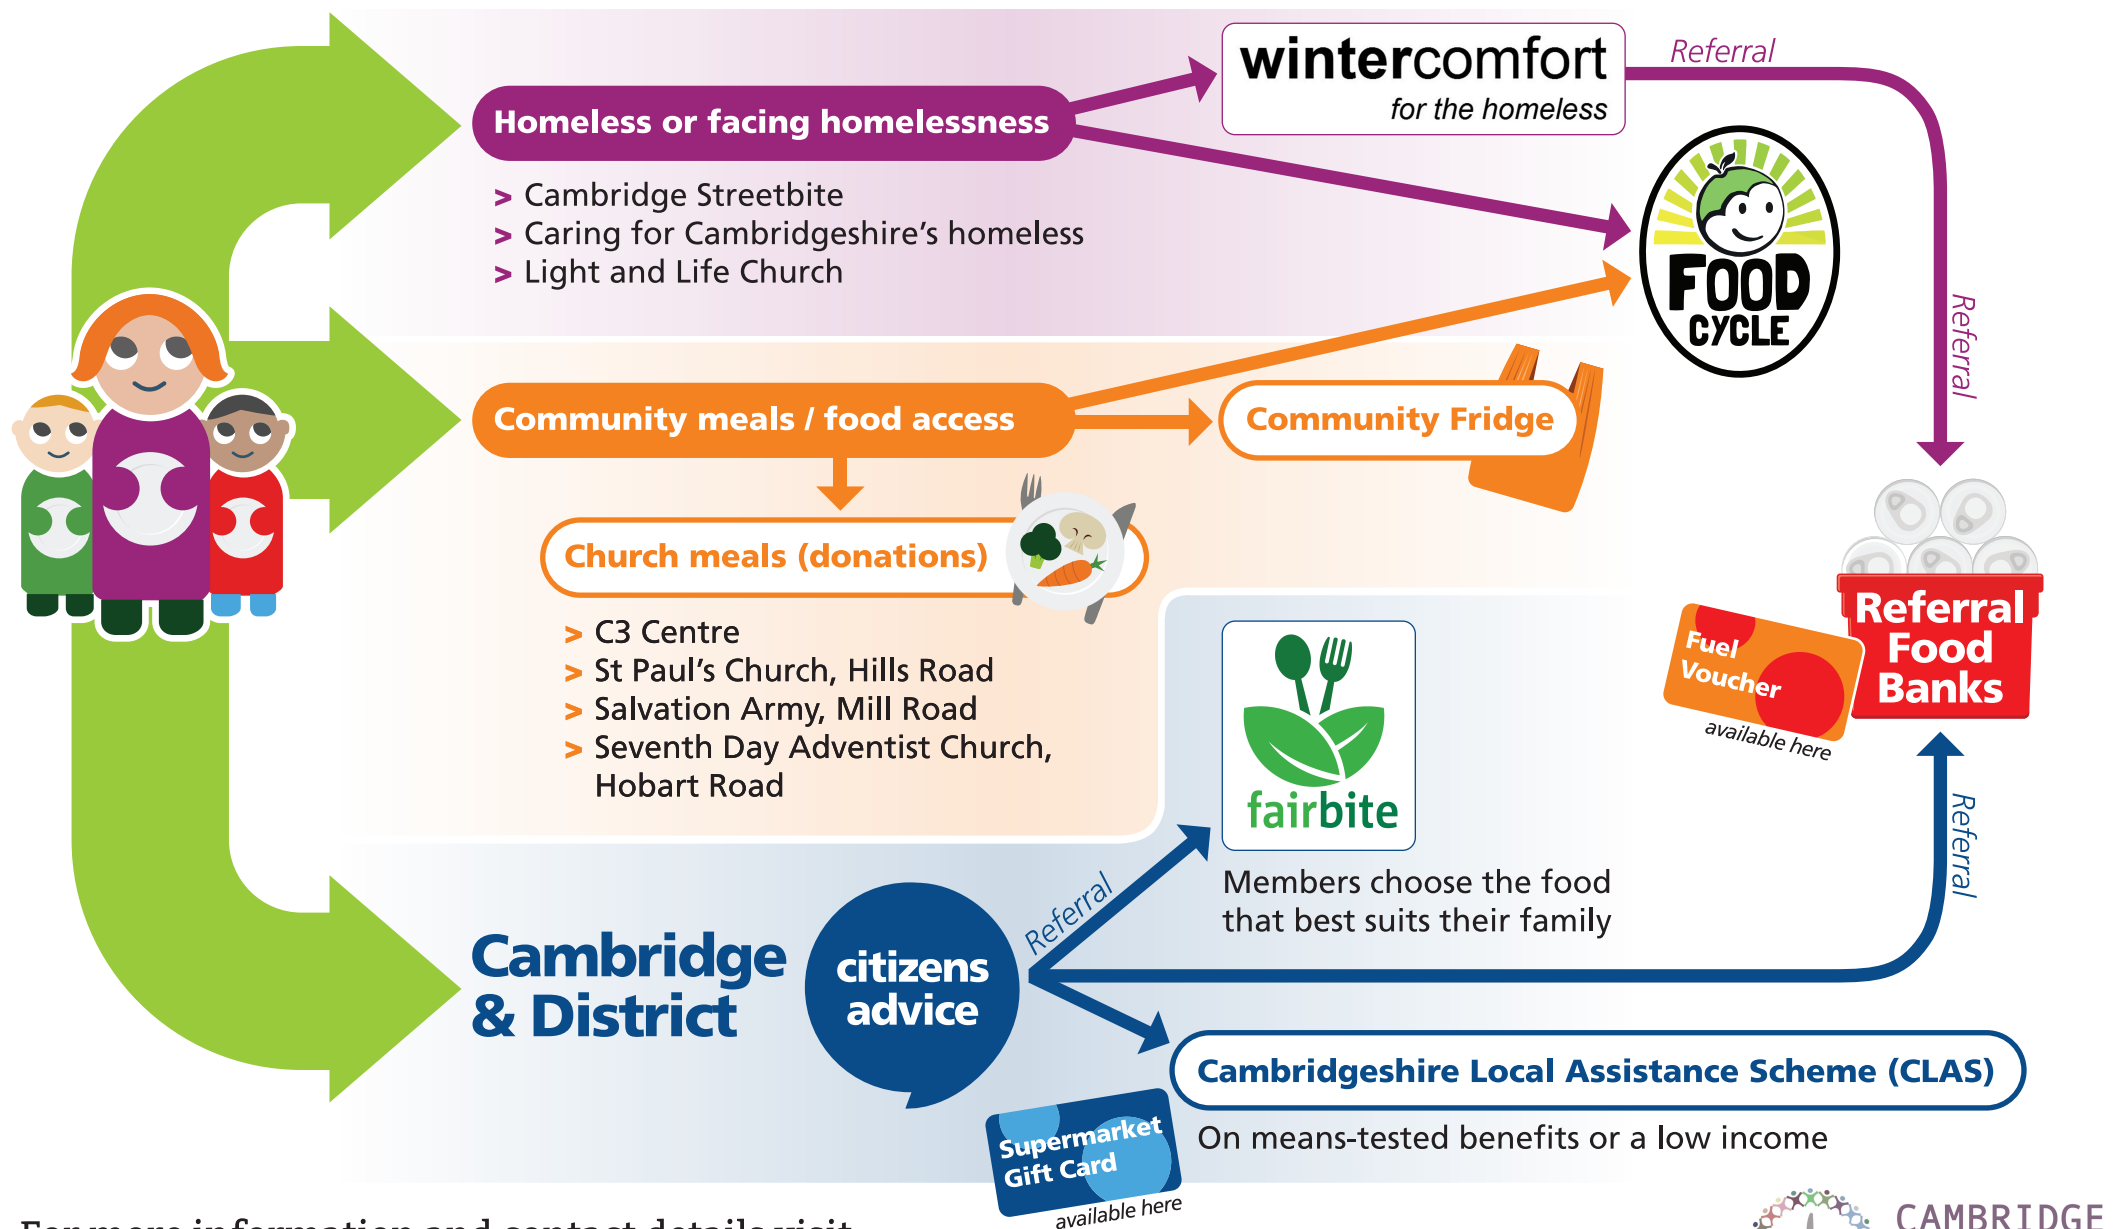

How to refer people to emergency food – online navigation tool

Click (🖱️) on the organisation name or logo to find out more details, including dates, times and locations

For more information and contact details visit
www.cambridgesustainablefood.org

With special thanks to Patrick Morrison and Brighton and Hove Food partnership for their contributions